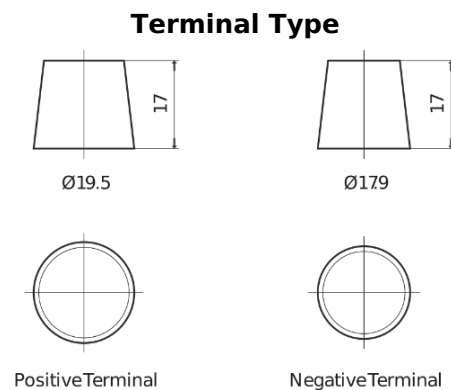

Product overview

Batteries for Trucks, Buses, Construction, Agriculture

StartPRO EG1406

| | |
|--------------------------------|---------------|
| Part number | EG1406 |
| Technology | Flooded |
| EAN/GTIN | 3661024035491 |
| Voltage | 12 V |
| Capacity | 140.0 Ah |
| CCA | 800 A |
| Length | 510 mm |
| Width | 175 mm |
| Height | 225 mm |
| Box size | D08 |
| Polarity | ETN 4 |
| Terminal Type | EN taper post |
| Hold Down | B3 |
| Weights (subject of variation) | 33.50 kg |