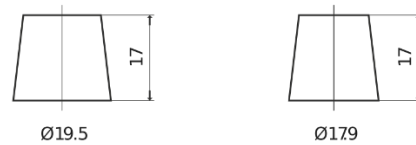

Terminal Type