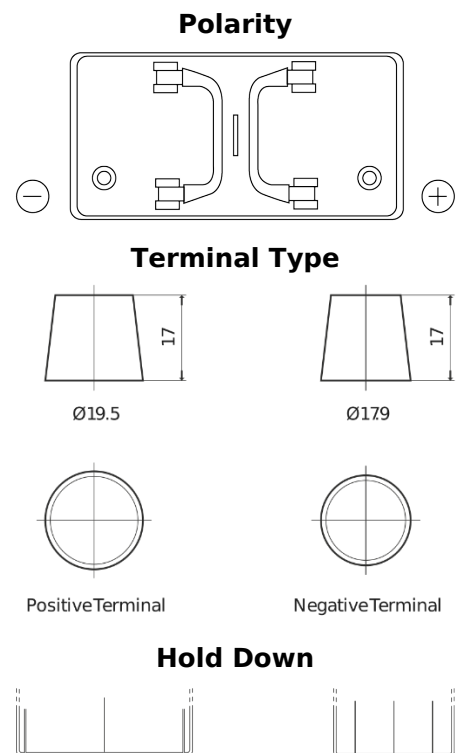

Product overview

Batteries for Trucks, Buses, Construction, Agriculture

StartPRO EG1250

Part number	EG1250
Technology	Flooded
EAN/GTIN	3661024035408
Voltage	12 V
Capacity	125.0 Ah
CCA	760 A
Length	349 mm
Width	175 mm
Height	285 mm
Box size	D03
Polarity	ETN 0
Terminal Type	EN taper post
Hold Down	B0
Weights (subject of variation)	29.50 kg