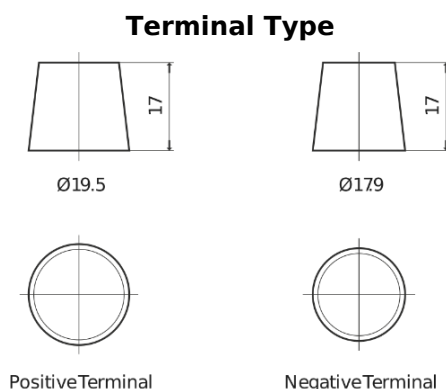

Product overview

Batteries for Trucks, Buses, Construction, Agriculture

StartPRO EG1250

Part number	EG1250
Technology	Flooded
EAN/GTIN	3661024035408
Voltage	12 V
Capacity	125.0 Ah
CCA	760 A
Length	349 mm
Width	175 mm
Height	285 mm
Box size	D03
Polarity	ETN 0
Terminal Type	EN taper post
Hold Down	B0
Weights (subject of variation)	29.50 kg