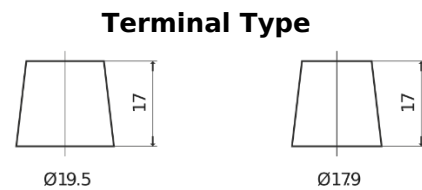

**Product overview**

Batteries for Marine and Leisure

**Equipment GEL ES2400**

|                                |               |
|--------------------------------|---------------|
| Part number                    | ES2400        |
| Technology                     | GEL           |
| EAN/GTIN                       | 3661024035750 |
| Voltage                        | 12 V          |
| Capacity                       | 210 Ah        |
| Watt hour                      | 2400 Wh       |
| Length                         | 518 mm        |
| Width                          | 274 mm        |
| Height                         | 240 mm        |
| Box size                       | D06           |
| Polarity                       | ETN 3         |
| Terminal Type                  | EN taper post |
| Hold Down                      | B0            |
| Weights (subject of variation) | 63.50 kg      |