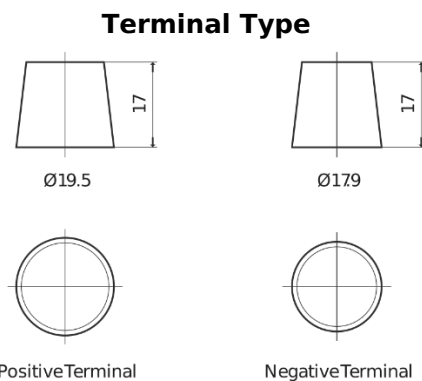

Product overview

Batteries for Trucks, Buses, Construction, Agriculture

Endurance+PRO Gel TD2103T

Part number	TD2103T
Technology	GEL
EAN/GTIN	3661024057462
Voltage	12 V
Capacity	210 Ah
CCA	800 A
Length	518 mm
Width	274 mm
Height	240 mm
Box size	D06
Polarity	ETN 3
Terminal Type	EN taper post
Hold Down	B0
Weights (subject of variation)	66.00 kg