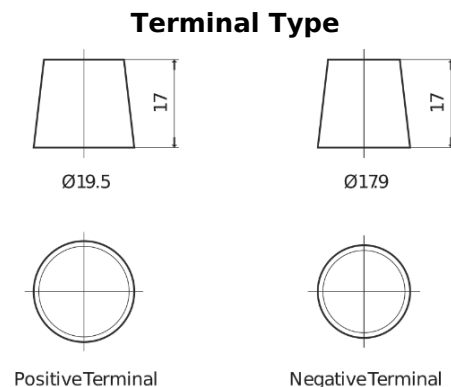

Product overview

Batteries for Trucks, Buses, Construction, Agriculture

StartPRO EG1101

Part number	EG1101
Technology	Flooded
EAN/GTIN	3661024035385
Voltage	12 V
Capacity	110.0 Ah
CCA	750 A
Length	349 mm
Width	175 mm
Height	235 mm
Box size	D02
Polarity	ETN 1
Terminal Type	EN taper post
Hold Down	B0
Weights (subject of variation)	25.40 kg