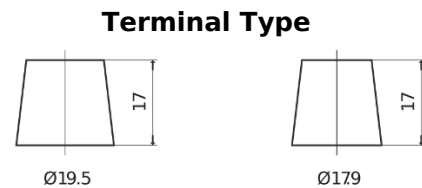

Product overview

Batteries for Trucks, Buses, Construction, Agriculture

Endurance+PRO Gel ED2103T

Part number	ED2103T
Technology	GEL
EAN/GTIN	3661024037624
Voltage	12 V
Capacity	210 Ah
CCA	800 A
Length	518 mm
Width	274 mm
Height	240 mm
Box size	D06
Polarity	ETN 3
Terminal Type	EN taper post
Hold Down	B0
Weights (subject of variation)	66.00 kg