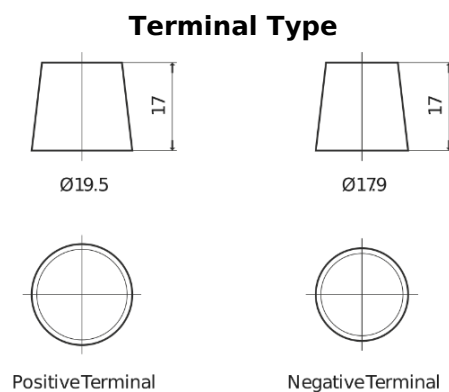

**Product overview**

Batteries for Trucks, Buses, Construction, Agriculture

**PowerPRO EF1853**

Part number	EF1853
Technology	Flooded
EAN/GTIN	3661024035316
Voltage	12 V
Capacity	185.0 Ah
CCA	1150 A
Length	513 mm
Width	223 mm
Height	223 mm
Box size	D05
Polarity	ETN 3
Terminal Type	EN taper post
Hold Down	B0
Weights (subject of variation)	43.90 kg