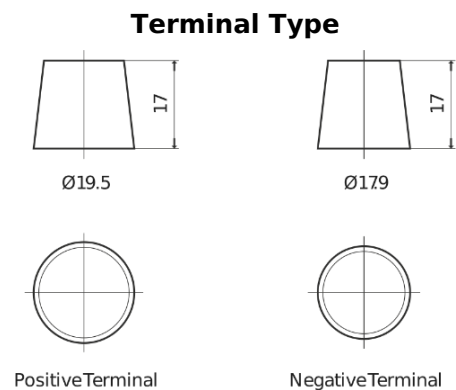

Product overview

Batteries for Trucks, Buses, Construction, Agriculture

PowerPRO EF1250

Part number	EF1250
Technology	Flooded
EAN/GTIN	3661024037945
Voltage	12 V
Capacity	125.0 Ah
CCA	850 A
Length	349 mm
Width	175 mm
Height	285 mm
Box size	D03
Polarity	ETN 0
Terminal Type	EN taper post
Hold Down	B0
Weights (subject of variation)	31.00 kg