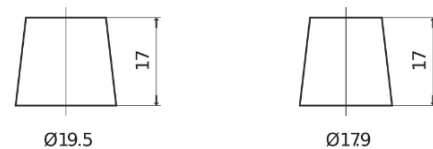

**Product overview**

Batteries for Trucks, Buses, Construction, Agriculture

**PowerPRO EF1202**

Part number	EF1202
Technology	Flooded
EAN/GTIN	3661024035279
Voltage	12 V
Capacity	120.0 Ah
CCA	870 A
Length	349 mm
Width	175 mm
Height	235 mm
Box size	D02
Polarity	ETN 0
Terminal Type	EN taper post
Hold Down	B1
Weights (subject of variation)	27.50 kg

**Polarity**

**Terminal Type**

Positive Terminal

Negative Terminal

**Hold Down**

Design, features and specifications are subject to change without notice. We disclaim any representation or warranty, express or implied, concerning the data or recommendations, and in no event shall be liable for any loss or damage claimed to have arisen as a result. Some products may not be available in your local market.