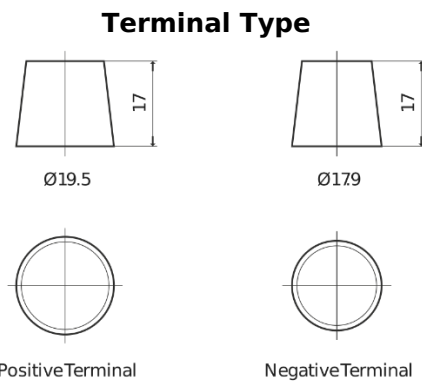

Product overview

Batteries for Trucks, Buses, Construction, Agriculture

StrongPRO EFB+ EE2353

Part number	EE2353
Technology	EFB
EAN/GTIN	3661024036870
Voltage	12 V
Capacity	235.0 Ah
CCA	1200 A
Length	518 mm
Width	274 mm
Height	240 mm
Box size	D06
Polarity	ETN 3
Terminal Type	EN taper post
Hold Down	B0
Weights (subject of variation)	58.20 kg