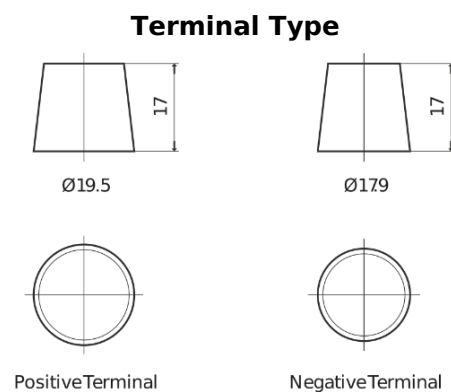

Product overview

Batteries for Trucks, Buses, Construction, Agriculture

StrongPRO EFB+ EE2353

Part number	EE2353
Technology	EFB
EAN/GTIN	3661024036870
Voltage	12 V
Capacity	235.0 Ah
CCA	1200 A
Length	518 mm
Width	274 mm
Height	240 mm
Box size	D06
Polarity	ETN 3
Terminal Type	EN taper post
Hold Down	B0
Weights (subject of variation)	58.20 kg