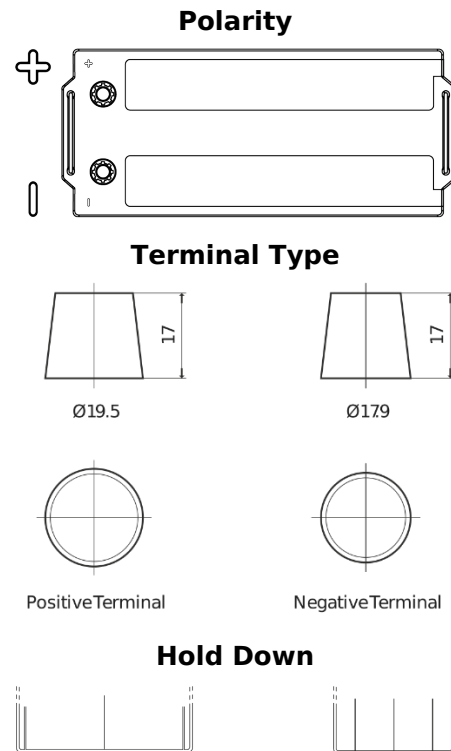

Product overview

Batteries for Trucks, Buses, Construction, Agriculture

PowerPRO FF1853

Part number	FF1853
Technology	Flooded
EAN/GTIN	3661024045315
Voltage	12 V
Capacity	185 Ah
CCA	1150 A
Length	513 mm
Width	223 mm
Height	223 mm
Box size	D05
Polarity	ETN 3
Terminal Type	EN taper post
Hold Down	B0
Weights (subject of variation)	43.90 kg