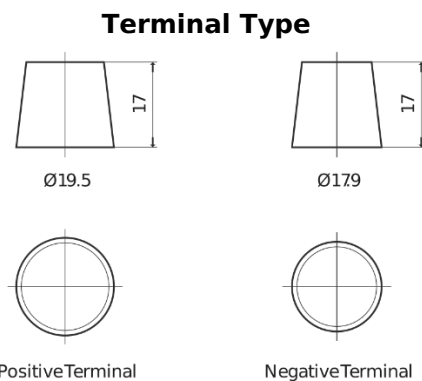

Product overview

Batteries for Trucks, Buses, Construction, Agriculture

Endurance+PRO Gel ED2103

| | |
|--------------------------------|---------------|
| Part number | ED2103 |
| Technology | GEL |
| EAN/GTIN | 3661024037341 |
| Voltage | 12 V |
| Capacity | 210.0 Ah |
| CCA | 1030 A |
| Length | 518 mm |
| Width | 274 mm |
| Height | 240 mm |
| Box size | D06 |
| Polarity | ETN 3 |
| Terminal Type | EN taper post |
| Hold Down | B0 |
| Weights (subject of variation) | 63.50 kg |