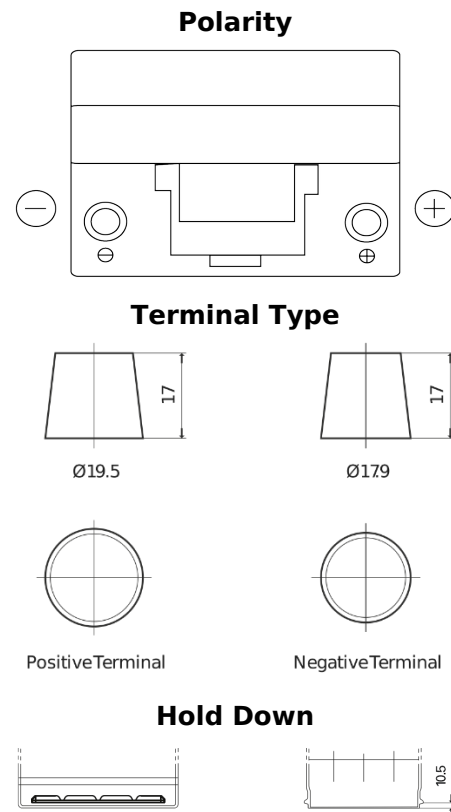

**Product overview**

Batteries for Cars

**Classic EC904**

Part number	EC904
Technology	Flooded
EAN/GTIN	3661024034753
Voltage	12 V
Capacity	90.0 Ah
CCA	680 A
Length	306 mm
Width	173 mm
Height	222 mm
Box size	D31
Polarity	ETN 0
Terminal Type	EN taper post
Hold Down	Korean B1
Weights (subject of variation)	19.90 kg