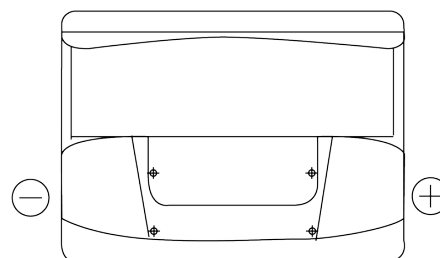

Product overview

Batteries for Cars

Classic EC550

Part number	EC550
Technology	Flooded
EAN/GTIN	3661024034807
Voltage	12 V
Capacity	55.0 Ah
CCA	460 A
Length	242 mm
Width	175 mm
Height	190 mm
Box size	L02
Polarity	ETN 0
Terminal Type	EN taper post
Hold Down	B13
Weights (subject of variation)	13.50 kg

Polarity

Terminal Type

Positive Terminal

Negative Terminal

Hold Down

Design, features and specifications are subject to change without notice. We disclaim any representation or warranty, express or implied, concerning the data or recommendations, and in no event shall be liable for any loss or damage claimed to have arisen as a result. Some products may not be available in your local market.