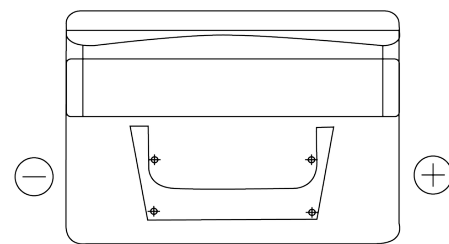

Product overview

Batteries for Cars

Classic EC542

Part number	EC542
Technology	Flooded
EAN/GTIN	3661024034852
Voltage	12 V
Capacity	54.0 Ah
CCA	500 A
Length	242 mm
Width	175 mm
Height	175 mm
Box size	LB2
Polarity	ETN 0
Terminal Type	EN taper post
Hold Down	B13
Weights (subject of variation)	12.90 kg

Polarity

Terminal Type

Positive Terminal

Negative Terminal

Hold Down

Design, features and specifications are subject to change without notice. We disclaim any representation or warranty, express or implied, concerning the data or recommendations, and in no event shall be liable for any loss or damage claimed to have arisen as a result. Some products may not be available in your local market.