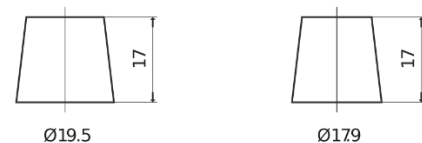

Terminal Type