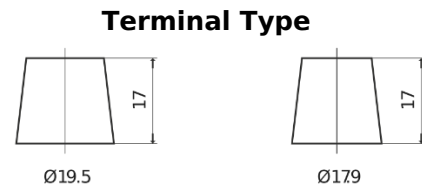

Product overview

Batteries for Trucks, Buses, Construction, Agriculture

EndurancePRO EFB EX1803

Part number	EX1803
Technology	EFB
EAN/GTIN	3661024036696
Voltage	12 V
Capacity	180 Ah
CCA	1000 A
Length	513 mm
Width	223 mm
Height	223 mm
Box size	D05
Polarity	ETN 3
Terminal Type	EN taper post
Hold Down	B0
Weights (subject of variation)	46.10 kg