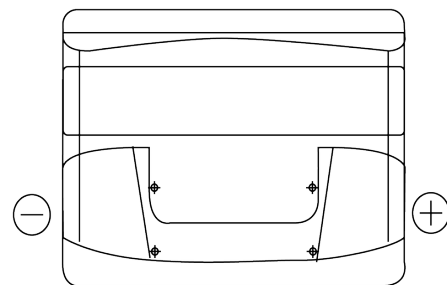

Product overview

Batteries for Cars

Classic EC440

Part number	EC440
Technology	Flooded
EAN/GTIN	3661024034784
Voltage	12 V
Capacity	44.0 Ah
CCA	360 A
Length	207 mm
Width	175 mm
Height	190 mm
Box size	L01
Polarity	ETN 0
Terminal Type	EN taper post
Hold Down	B13
Weights (subject of variation)	11.10 kg

Polarity

Terminal Type

Positive Terminal

Negative Terminal

Hold Down

Design, features and specifications are subject to change without notice. We disclaim any representation or warranty, express or implied, concerning the data or recommendations, and in no event shall be liable for any loss or damage claimed to have arisen as a result. Some products may not be available in your local market.