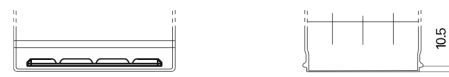

**Product overview**

Batteries for Cars

**Excell EB955**

Part number	EB955
Technology	Flooded
EAN/GTIN	3661024034463
Voltage	12 V
Capacity	95.0 Ah
CCA	760 A
Length	306 mm
Width	173 mm
Height	222 mm
Box size	D31
Polarity	ETN 1
Terminal Type	EN taper post
Hold Down	Korean B1
Weights (subject of variation)	20.60 kg

**Polarity**

**Terminal Type**

Positive Terminal

Negative Terminal

**Hold Down**

Design, features and specifications are subject to change without notice. We disclaim any representation or warranty, express or implied, concerning the data or recommendations, and in no event shall be liable for any loss or damage claimed to have arisen as a result. Some products may not be available in your local market.