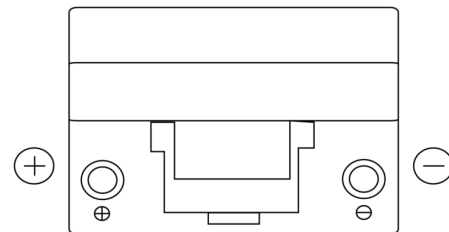

**Product overview**

Batteries for Cars

**Excell EB955**

Part number	EB955
Technology	Flooded
EAN/GTIN	3661024034463
Voltage	12 V
Capacity	95.0 Ah
CCA	760 A
Length	306 mm
Width	173 mm
Height	222 mm
Box size	D31
Polarity	ETN 1
Terminal Type	EN taper post
Hold Down	Korean B1
Weights (subject of variation)	20.60 kg

**Polarity**

**Terminal Type**

Positive Terminal

Negative Terminal

**Hold Down**

Design, features and specifications are subject to change without notice. We disclaim any representation or warranty, express or implied, concerning the data or recommendations, and in no event shall be liable for any loss or damage claimed to have arisen as a result. Some products may not be available in your local market.