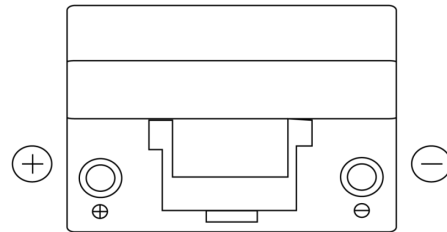

Product overview

Batteries for Cars

Excell EB955

Part number	EB955
Technology	Flooded
EAN/GTIN	3661024034463
Voltage	12 V
Capacity	95.0 Ah
CCA	760 A
Length	306 mm
Width	173 mm
Height	222 mm
Box size	D31
Polarity	ETN 1
Terminal Type	EN taper post
Hold Down	Korean B1
Weights (subject of variation)	20.60 kg

Polarity

Terminal Type

Positive Terminal

Negative Terminal

Hold Down

Design, features and specifications are subject to change without notice. We disclaim any representation or warranty, express or implied, concerning the data or recommendations, and in no event shall be liable for any loss or damage claimed to have arisen as a result. Some products may not be available in your local market.