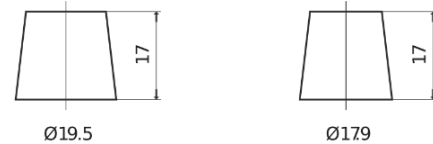

Terminal Type

Positive Terminal

Negative Terminal