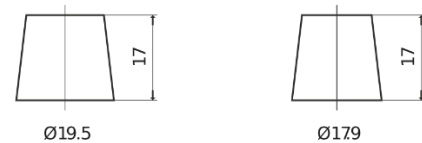

Product overview

Batteries for Cars

Formula FB454

Part number	FB454
Technology	Flooded
EAN/GTIN	3661024044370
Voltage	12 V
Capacity	45 Ah
CCA	330 A
Length	237 mm
Width	127 mm
Height	227 mm
Box size	B24
Polarity	ETN 0
Terminal Type	EN taper post
Hold Down	B0
Weights (subject of variation)	11.40 kg

Polarity

Terminal Type

Positive Terminal

Negative Terminal

Hold Down

Design, features and specifications are subject to change without notice. We disclaim any representation or warranty, express or implied, concerning the data or recommendations, and in no event shall be liable for any loss or damage claimed to have arisen as a result. Some products may not be available in your local market.