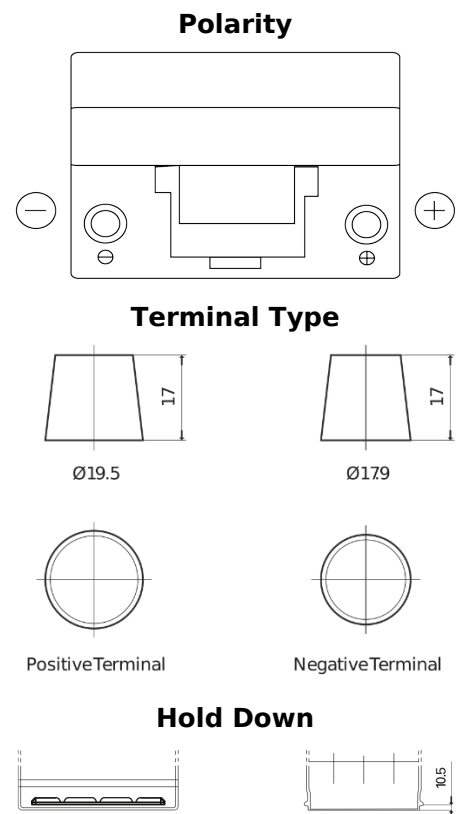

Product overview

Batteries for Cars

Excell EB954

Part number	EB954
Technology	Flooded
EAN/GTIN	3661024034456
Voltage	12 V
Capacity	95.0 Ah
CCA	760 A
Length	306 mm
Width	173 mm
Height	222 mm
Box size	D31
Polarity	ETN 0
Terminal Type	EN taper post
Hold Down	Korean B1
Weights (subject of variation)	20.60 kg