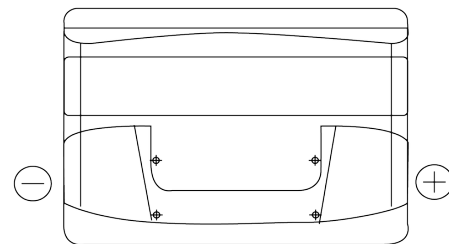

Product overview

Batteries for Cars

Excell EB802

Part number	EB802
Technology	Flooded
EAN/GTIN	3661024034654
Voltage	12 V
Capacity	80.0 Ah
CCA	700 A
Length	315 mm
Width	175 mm
Height	175 mm
Box size	LB4
Polarity	ETN 0
Terminal Type	EN taper post
Hold Down	B13
Weights (subject of variation)	17.80 kg

Polarity

Terminal Type

Positive Terminal

Negative Terminal

Hold Down

Design, features and specifications are subject to change without notice. We disclaim any representation or warranty, express or implied, concerning the data or recommendations, and in no event shall be liable for any loss or damage claimed to have arisen as a result. Some products may not be available in your local market.