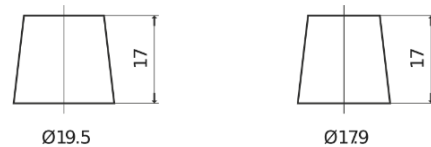

Product overview

Batteries for Cars

Excell EB741

Part number	EB741
Technology	Flooded
EAN/GTIN	3661024034562
Voltage	12 V
Capacity	74.0 Ah
CCA	680 A
Length	278 mm
Width	175 mm
Height	190 mm
Box size	L03
Polarity	ETN 1
Terminal Type	EN taper post
Hold Down	B13
Weights (subject of variation)	16.60 kg

Polarity

Terminal Type

Positive Terminal

Negative Terminal

Hold Down

Design, features and specifications are subject to change without notice. We disclaim any representation or warranty, express or implied, concerning the data or recommendations, and in no event shall be liable for any loss or damage claimed to have arisen as a result. Some products may not be available in your local market.