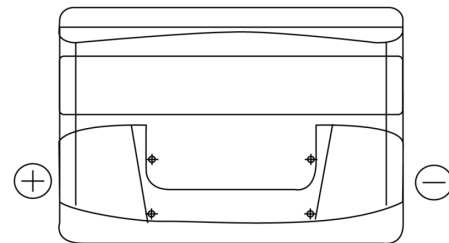

**Product overview**

Batteries for Cars

**Excell EB741**

Part number	EB741
Technology	Flooded
EAN/GTIN	3661024034562
Voltage	12 V
Capacity	74.0 Ah
CCA	680 A
Length	278 mm
Width	175 mm
Height	190 mm
Box size	L03
Polarity	ETN 1
Terminal Type	EN taper post
Hold Down	B13
Weights (subject of variation)	16.60 kg

**Polarity**

**Terminal Type**

Positive Terminal

Negative Terminal

**Hold Down**

Design, features and specifications are subject to change without notice. We disclaim any representation or warranty, express or implied, concerning the data or recommendations, and in no event shall be liable for any loss or damage claimed to have arisen as a result. Some products may not be available in your local market.