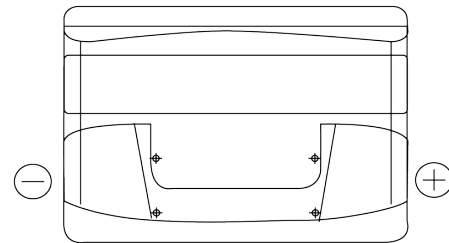

**Product overview**

Batteries for Cars

**Excell EB740**

Part number	EB740
Technology	Flooded
EAN/GTIN	3661024034555
Voltage	12 V
Capacity	74.0 Ah
CCA	680 A
Length	278 mm
Width	175 mm
Height	190 mm
Box size	L03
Polarity	ETN 0
Terminal Type	EN taper post
Hold Down	B13
Weights (subject of variation)	16.60 kg

**Polarity**

**Terminal Type**

Positive Terminal

Negative Terminal

**Hold Down**

Design, features and specifications are subject to change without notice. We disclaim any representation or warranty, express or implied, concerning the data or recommendations, and in no event shall be liable for any loss or damage claimed to have arisen as a result. Some products may not be available in your local market.