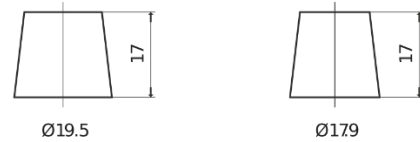

**Product overview**

Batteries for Cars

**Excell EB740**

Part number	EB740
Technology	Flooded
EAN/GTIN	3661024034555
Voltage	12 V
Capacity	74.0 Ah
CCA	680 A
Length	278 mm
Width	175 mm
Height	190 mm
Box size	L03
Polarity	ETN 0
Terminal Type	EN taper post
Hold Down	B13
Weights (subject of variation)	16.60 kg

**Polarity**

**Terminal Type**

Positive Terminal

Negative Terminal

**Hold Down**

Design, features and specifications are subject to change without notice. We disclaim any representation or warranty, express or implied, concerning the data or recommendations, and in no event shall be liable for any loss or damage claimed to have arisen as a result. Some products may not be available in your local market.