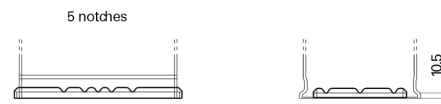

**Product overview**

Batteries for Cars

**Excell EB740**

Part number	EB740
Technology	Flooded
EAN/GTIN	3661024034555
Voltage	12 V
Capacity	74.0 Ah
CCA	680 A
Length	278 mm
Width	175 mm
Height	190 mm
Box size	L03
Polarity	ETN 0
Terminal Type	EN taper post
Hold Down	B13
Weights (subject of variation)	16.60 kg

**Polarity**

**Terminal Type**

Positive Terminal

Negative Terminal

**Hold Down**

Design, features and specifications are subject to change without notice. We disclaim any representation or warranty, express or implied, concerning the data or recommendations, and in no event shall be liable for any loss or damage claimed to have arisen as a result. Some products may not be available in your local market.