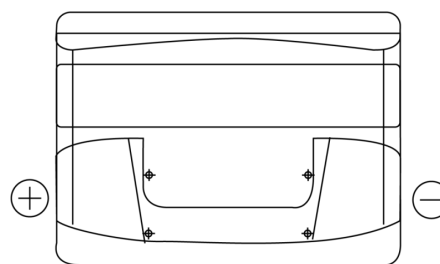

**Product overview**

Batteries for Cars

**Excell EB621**

Part number	EB621
Technology	Flooded
EAN/GTIN	3661024034548
Voltage	12 V
Capacity	62.0 Ah
CCA	540 A
Length	242 mm
Width	175 mm
Height	190 mm
Box size	L02
Polarity	ETN 1
Terminal Type	EN taper post
Hold Down	B13
Weights (subject of variation)	14.20 kg

**Polarity**

**Terminal Type**

**Hold Down**

Design, features and specifications are subject to change without notice. We disclaim any representation or warranty, express or implied, concerning the data or recommendations, and in no event shall be liable for any loss or damage claimed to have arisen as a result. Some products may not be available in your local market.