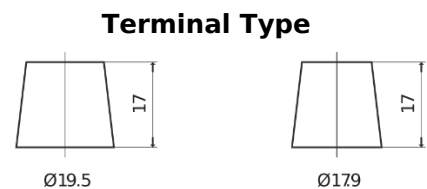

Product overview

Batteries for Cars

Excell EB604

| | |
|--------------------------------|---------------|
| Part number | EB604 |
| Technology | Flooded |
| EAN/GTIN | 3661024034418 |
| Voltage | 12 V |
| Capacity | 60.0 Ah |
| CCA | 480 A |
| Length | 230 mm |
| Width | 173 mm |
| Height | 222 mm |
| Box size | D23 |
| Polarity | ETN 0 |
| Terminal Type | EN taper post |
| Hold Down | Korean B1 |
| Weights (subject of variation) | 14.60 kg |