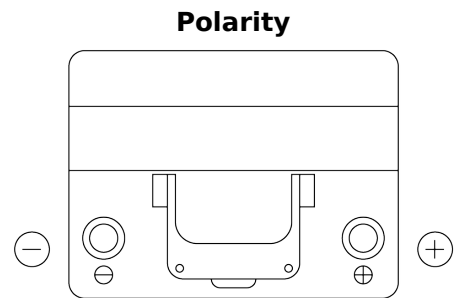

Product overview

Batteries for Cars

Excell EB604

| | |
|--------------------------------|---------------|
| Part number | EB604 |
| Technology | Flooded |
| EAN/GTIN | 3661024034418 |
| Voltage | 12 V |
| Capacity | 60.0 Ah |
| CCA | 480 A |
| Length | 230 mm |
| Width | 173 mm |
| Height | 222 mm |
| Box size | D23 |
| Polarity | ETN 0 |
| Terminal Type | EN taper post |
| Hold Down | Korean B1 |
| Weights (subject of variation) | 14.60 kg |