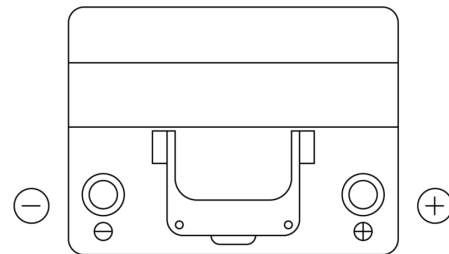

**Product overview**

Batteries for Cars

**Excell EB604**

Part number	EB604
Technology	Flooded
EAN/GTIN	3661024034418
Voltage	12 V
Capacity	60.0 Ah
CCA	480 A
Length	230 mm
Width	173 mm
Height	222 mm
Box size	D23
Polarity	ETN 0
Terminal Type	EN taper post
Hold Down	Korean B1
Weights (subject of variation)	14.60 kg

**Polarity**

**Terminal Type**

**Hold Down**

Design, features and specifications are subject to change without notice. We disclaim any representation or warranty, express or implied, concerning the data or recommendations, and in no event shall be liable for any loss or damage claimed to have arisen as a result. Some products may not be available in your local market.