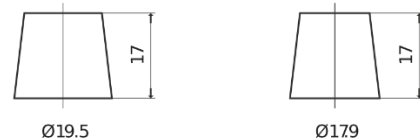

Product overview

Batteries for Cars

Excell EB602

Part number	EB602
Technology	Flooded
EAN/GTIN	3661024034630
Voltage	12 V
Capacity	60.0 Ah
CCA	540 A
Length	242 mm
Width	175 mm
Height	175 mm
Box size	LB2
Polarity	ETN 0
Terminal Type	EN taper post
Hold Down	B13
Weights (subject of variation)	12.90 kg

Polarity

Terminal Type

Positive Terminal

Negative Terminal

Hold Down

Design, features and specifications are subject to change without notice. We disclaim any representation or warranty, express or implied, concerning the data or recommendations, and in no event shall be liable for any loss or damage claimed to have arisen as a result. Some products may not be available in your local market.