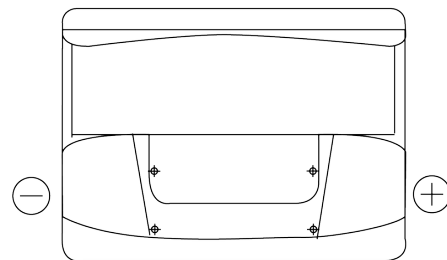

Product overview

Batteries for Cars

Excell EB602

Part number	EB602
Technology	Flooded
EAN/GTIN	3661024034630
Voltage	12 V
Capacity	60.0 Ah
CCA	540 A
Length	242 mm
Width	175 mm
Height	175 mm
Box size	LB2
Polarity	ETN 0
Terminal Type	EN taper post
Hold Down	B13
Weights (subject of variation)	12.90 kg

Polarity

Terminal Type

Positive Terminal

Negative Terminal

Hold Down

Design, features and specifications are subject to change without notice. We disclaim any representation or warranty, express or implied, concerning the data or recommendations, and in no event shall be liable for any loss or damage claimed to have arisen as a result. Some products may not be available in your local market.