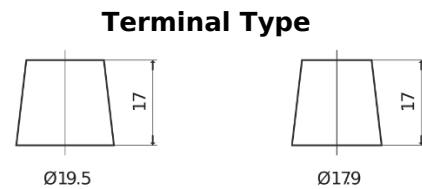

Product overview

Batteries for Trucks, Buses, Construction, Agriculture

PowerPRO FF1453

Part number	FF1453
Technology	Flooded
EAN/GTIN	3661024045308
Voltage	12 V
Capacity	145 Ah
CCA	900 A
Length	513 mm
Width	189 mm
Height	223 mm
Box size	D04
Polarity	ETN 3
Terminal Type	EN taper post
Hold Down	B0
Weights (subject of variation)	35.90 kg