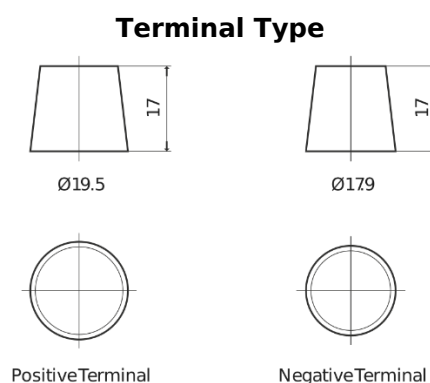

Product overview

Batteries for Trucks, Buses, Construction, Agriculture

PowerPRO EF1453

Part number	EF1453
Technology	Flooded
EAN/GTIN	3661024035309
Voltage	12 V
Capacity	145 Ah
CCA	900 A
Length	513 mm
Width	189 mm
Height	223 mm
Box size	D04
Polarity	ETN 3
Terminal Type	EN taper post
Hold Down	B0
Weights (subject of variation)	35.90 kg