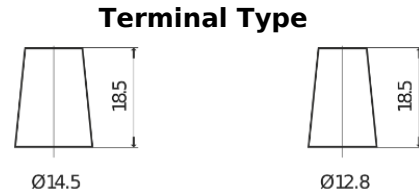

**Product overview**

Batteries for Cars

**Excell EB356**

Part number	EB356
Technology	Flooded
EAN/GTIN	3661024034333
Voltage	12 V
Capacity	35.0 Ah
CCA	240 A
Length	187 mm
Width	127 mm
Height	220 mm
Box size	B19
Polarity	ETN 0
Terminal Type	JIS taper post
Hold Down	B0
Weights (subject of variation)	8.90 kg