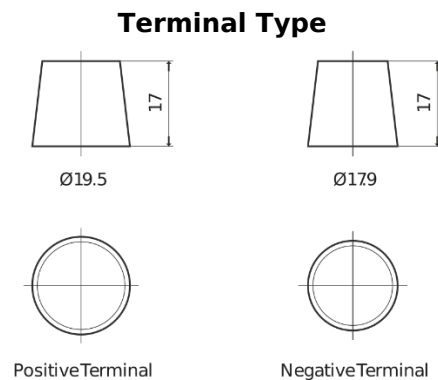

**Product overview**

Batteries for Marine and Leisure

**Equipment GEL ES1350**

Part number	ES1350
Technology	GEL
EAN/GTIN	3661024035774
Voltage	12 V
Capacity	120 Ah
Watt hour	1350 Wh
Length	513 mm
Width	189 mm
Height	223 mm
Box size	D04
Polarity	ETN 3
Terminal Type	EN taper post
Hold Down	B0
Weights (subject of variation)	40.00 kg