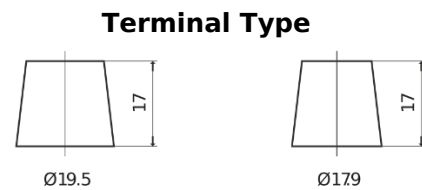

Product overview

Batteries for Marine and Leisure

Equipment ET950

Part number	ET950
Technology	Flooded
EAN/GTIN	3661024035897
Voltage	12 V
Capacity	135 Ah
Watt hour	950 Wh
Length	513 mm
Width	189 mm
Height	223 mm
Box size	D04
Polarity	ETN 3
Terminal Type	EN taper post
Hold Down	B0
Weights (subject of variation)	39.50 kg