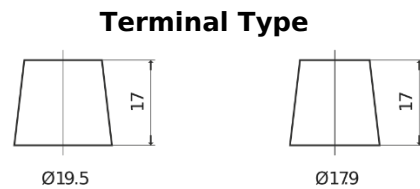

**Product overview**

Batteries for Trucks, Buses, Construction, Agriculture

**StartPRO FG1203**

Part number	FG1203
Technology	Flooded
EAN/GTIN	3661024046541
Voltage	12 V
Capacity	120 Ah
CCA	680 A
Length	513 mm
Width	189 mm
Height	223 mm
Box size	D04
Polarity	ETN 3
Terminal Type	EN taper post
Hold Down	B0
Weights (subject of variation)	32.50 kg