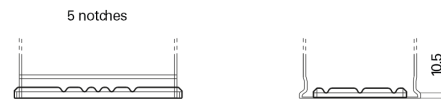

Product overview

Batteries for Cars

Excell EB1100

Part number	EB1100
Technology	Flooded
EAN/GTIN	3661024036238
Voltage	12 V
Capacity	110.0 Ah
CCA	850 A
Length	392 mm
Width	175 mm
Height	190 mm
Box size	L06
Polarity	ETN 0
Terminal Type	EN taper post
Hold Down	B13
Weights (subject of variation)	26.30 kg

Polarity

Terminal Type

Positive Terminal

Negative Terminal

Hold Down

Design, features and specifications are subject to change without notice. We disclaim any representation or warranty, express or implied, concerning the data or recommendations, and in no event shall be liable for any loss or damage claimed to have arisen as a result. Some products may not be available in your local market.