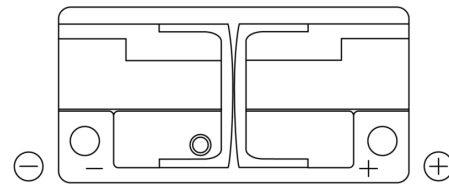

Product overview

Batteries for Cars

Excell EB1100

Part number	EB1100
Technology	Flooded
EAN/GTIN	3661024036238
Voltage	12 V
Capacity	110.0 Ah
CCA	850 A
Length	392 mm
Width	175 mm
Height	190 mm
Box size	L06
Polarity	ETN 0
Terminal Type	EN taper post
Hold Down	B13
Weights (subject of variation)	26.30 kg

Polarity

Terminal Type

Positive Terminal

Negative Terminal

Hold Down

Design, features and specifications are subject to change without notice. We disclaim any representation or warranty, express or implied, concerning the data or recommendations, and in no event shall be liable for any loss or damage claimed to have arisen as a result. Some products may not be available in your local market.