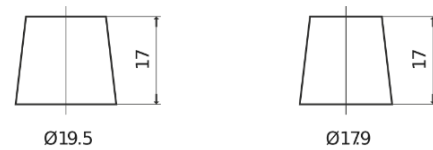

Terminal Type