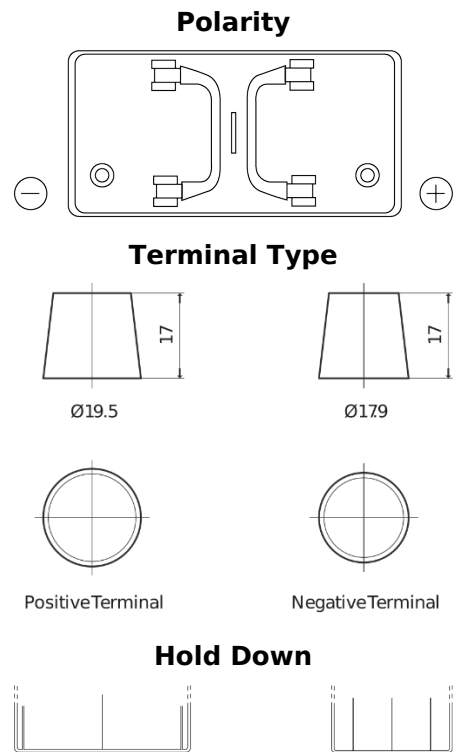

Product overview

Batteries for Trucks, Buses, Construction, Agriculture

PowerPRO EF1250

Part number	EF1250
Technology	Flooded
EAN/GTIN	3661024037945
Voltage	12 V
Capacity	125 Ah
CCA	850 A
Length	349 mm
Width	175 mm
Height	285 mm
Box size	D03
Polarity	ETN 0
Terminal Type	EN taper post
Hold Down	B0
Weights (subject of variation)	31.00 kg