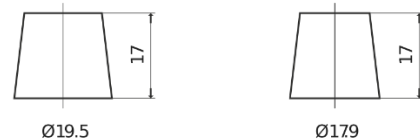

Product overview

Batteries for Cars

Premium EA900

Part number	EA900
Technology	Flooded
EAN/GTIN	3661024036450
Voltage	12 V
Capacity	90.0 Ah
CCA	720 A
Length	315 mm
Width	175 mm
Height	190 mm
Box size	L04
Polarity	ETN 0
Terminal Type	EN taper post
Hold Down	B13
Weights (subject of variation)	19.70 kg

Polarity

Terminal Type

Positive Terminal

Negative Terminal

Hold Down

Design, features and specifications are subject to change without notice. We disclaim any representation or warranty, express or implied, concerning the data or recommendations, and in no event shall be liable for any loss or damage claimed to have arisen as a result. Some products may not be available in your local market.