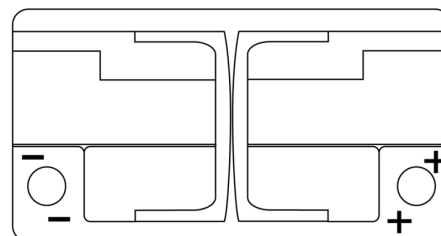

Product overview

Batteries for Cars

Premium EA900

Part number	EA900
Technology	Flooded
EAN/GTIN	3661024036450
Voltage	12 V
Capacity	90.0 Ah
CCA	720 A
Length	315 mm
Width	175 mm
Height	190 mm
Box size	L04
Polarity	ETN 0
Terminal Type	EN taper post
Hold Down	B13
Weights (subject of variation)	19.70 kg

Polarity

Terminal Type

Positive Terminal

Negative Terminal

Hold Down

Design, features and specifications are subject to change without notice. We disclaim any representation or warranty, express or implied, concerning the data or recommendations, and in no event shall be liable for any loss or damage claimed to have arisen as a result. Some products may not be available in your local market.