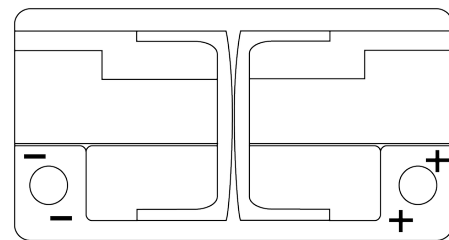

Product overview

Batteries for Cars

Premium EA900

Part number	EA900
Technology	Flooded
EAN/GTIN	3661024036450
Voltage	12 V
Capacity	90.0 Ah
CCA	720 A
Length	315 mm
Width	175 mm
Height	190 mm
Box size	L04
Polarity	ETN 0
Terminal Type	EN taper post
Hold Down	B13
Weights (subject of variation)	19.70 kg

Polarity

Terminal Type

Positive Terminal

Negative Terminal

Hold Down

Design, features and specifications are subject to change without notice. We disclaim any representation or warranty, express or implied, concerning the data or recommendations, and in no event shall be liable for any loss or damage claimed to have arisen as a result. Some products may not be available in your local market.