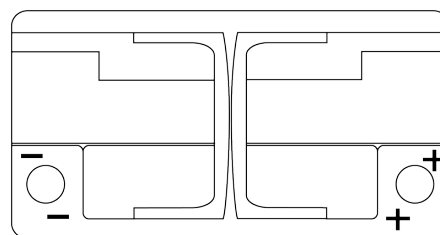

**Product overview**

Batteries for Cars

**Premium EA852**

Part number	EA852
Technology	Flooded
EAN/GTIN	3661024034296
Voltage	12 V
Capacity	85.0 Ah
CCA	800 A
Length	315 mm
Width	175 mm
Height	175 mm
Box size	LB4
Polarity	ETN 0
Terminal Type	EN taper post
Hold Down	B13
Weights (subject of variation)	18.60 kg

**Polarity**

**Terminal Type**

Positive Terminal

Negative Terminal

**Hold Down**

Design, features and specifications are subject to change without notice. We disclaim any representation or warranty, express or implied, concerning the data or recommendations, and in no event shall be liable for any loss or damage claimed to have arisen as a result. Some products may not be available in your local market.