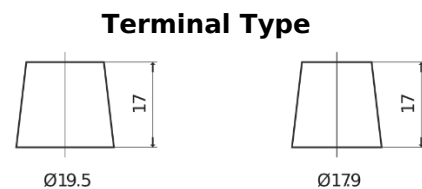

Product overview

Batteries for Marine and Leisure

Dual ER600

Part number	ER600
Technology	Flooded
EAN/GTIN	3661024037969
Voltage	12 V
Capacity	120 Ah
CCA	800 A
Length	349 mm
Width	175 mm
Height	285 mm
Box size	D03
Polarity	ETN 1
Terminal Type	EN taper post
Hold Down	B0
Weights (subject of variation)	31.40 kg