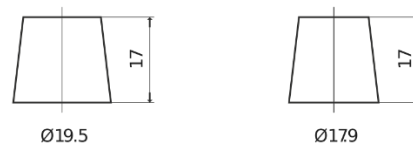

**Product overview**

Batteries for Cars

**Premium EA852**

Part number	EA852
Technology	Flooded
EAN/GTIN	3661024034296
Voltage	12 V
Capacity	85.0 Ah
CCA	800 A
Length	315 mm
Width	175 mm
Height	175 mm
Box size	LB4
Polarity	ETN 0
Terminal Type	EN taper post
Hold Down	B13
Weights (subject of variation)	18.60 kg

**Polarity**

**Terminal Type**

Positive Terminal

Negative Terminal

**Hold Down**

Design, features and specifications are subject to change without notice. We disclaim any representation or warranty, express or implied, concerning the data or recommendations, and in no event shall be liable for any loss or damage claimed to have arisen as a result. Some products may not be available in your local market.