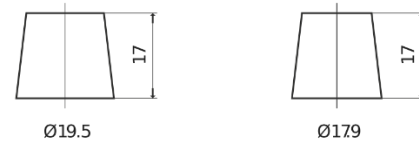

Terminal Type