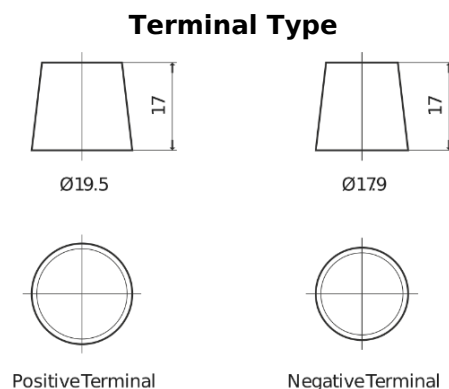

Product overview

Batteries for Cars

Premium EA755

| | |
|--------------------------------|---------------|
| Part number | EA755 |
| Technology | Flooded |
| EAN/GTIN | 3661024034173 |
| Voltage | 12 V |
| Capacity | 75.0 Ah |
| CCA | 630 A |
| Length | 270 mm |
| Width | 173 mm |
| Height | 222 mm |
| Box size | D26 |
| Polarity | ETN 1 |
| Terminal Type | EN taper post |
| Hold Down | Korean B1+B6 |
| Weights (subject of variation) | 17.40 kg |