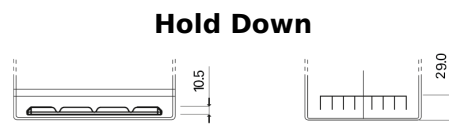

Product overview

Batteries for Cars

Premium EA755

| | |
|--------------------------------|---------------|
| Part number | EA755 |
| Technology | Flooded |
| EAN/GTIN | 3661024034173 |
| Voltage | 12 V |
| Capacity | 75.0 Ah |
| CCA | 630 A |
| Length | 270 mm |
| Width | 173 mm |
| Height | 222 mm |
| Box size | D26 |
| Polarity | ETN 1 |
| Terminal Type | EN taper post |
| Hold Down | Korean B1+B6 |
| Weights (subject of variation) | 17.40 kg |