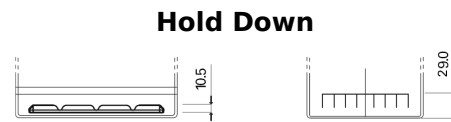

**Product overview**

Batteries for Cars

**Premium EA754**

Part number	EA754
Technology	Flooded
EAN/GTIN	3661024034166
Voltage	12 V
Capacity	75.0 Ah
CCA	630 A
Length	270 mm
Width	173 mm
Height	222 mm
Box size	D26
Polarity	ETN 0
Terminal Type	EN taper post
Hold Down	Korean B1+B6
Weights (subject of variation)	17.40 kg