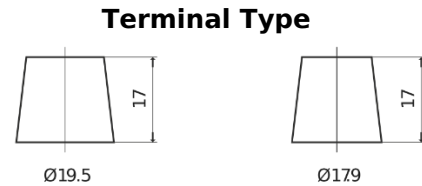

Product overview

Batteries for Cars

Premium EA754

Part number	EA754
Technology	Flooded
EAN/GTIN	3661024034166
Voltage	12 V
Capacity	75.0 Ah
CCA	630 A
Length	270 mm
Width	173 mm
Height	222 mm
Box size	D26
Polarity	ETN 0
Terminal Type	EN taper post
Hold Down	Korean B1+B6
Weights (subject of variation)	17.40 kg