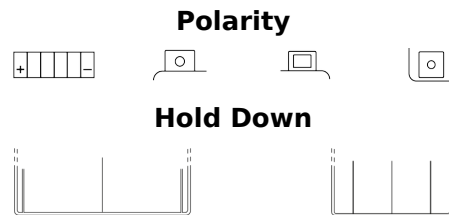

Product overview

Batteries for Motorcycles, ATVs, Snowmobiles, Garden

AGM Ready AGM12-15

Part number	AGM12-15
Technology	AGM
EAN/GTIN	3661024038133
Voltage	12 V
Capacity	14.0 Ah
CCA	215 A
Length	150 mm
Width	90 mm
Height	160 mm
Box size	C57
Polarity	ETN 1
Terminal Type	M04
Hold Down	B0
Weights (subject of variation)	5.00 kg