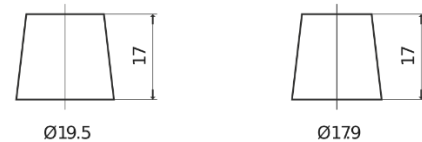

**Product overview**

Batteries for Cars

**Premium EA722**

|                                |               |
|--------------------------------|---------------|
| Part number                    | EA722         |
| Technology                     | Flooded       |
| EAN/GTIN                       | 3661024034289 |
| Voltage                        | 12 V          |
| Capacity                       | 72.0 Ah       |
| CCA                            | 720 A         |
| Length                         | 278 mm        |
| Width                          | 175 mm        |
| Height                         | 175 mm        |
| Box size                       | LB3           |
| Polarity                       | ETN 0         |
| Terminal Type                  | EN taper post |
| Hold Down                      | B13           |
| Weights (subject of variation) | 15.90 kg      |

**Polarity**

**Terminal Type**

Positive Terminal

Negative Terminal

**Hold Down**

Design, features and specifications are subject to change without notice. We disclaim any representation or warranty, express or implied, concerning the data or recommendations, and in no event shall be liable for any loss or damage claimed to have arisen as a result. Some products may not be available in your local market.