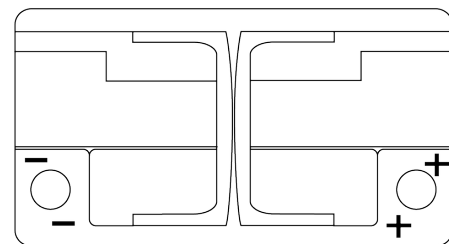

**Product overview**

Batteries for Cars

**Premium EA722**

|                                |               |
|--------------------------------|---------------|
| Part number                    | EA722         |
| Technology                     | Flooded       |
| EAN/GTIN                       | 3661024034289 |
| Voltage                        | 12 V          |
| Capacity                       | 72.0 Ah       |
| CCA                            | 720 A         |
| Length                         | 278 mm        |
| Width                          | 175 mm        |
| Height                         | 175 mm        |
| Box size                       | LB3           |
| Polarity                       | ETN 0         |
| Terminal Type                  | EN taper post |
| Hold Down                      | B13           |
| Weights (subject of variation) | 15.90 kg      |

**Polarity**

**Terminal Type**

Positive Terminal

Negative Terminal

**Hold Down**

Design, features and specifications are subject to change without notice. We disclaim any representation or warranty, express or implied, concerning the data or recommendations, and in no event shall be liable for any loss or damage claimed to have arisen as a result. Some products may not be available in your local market.