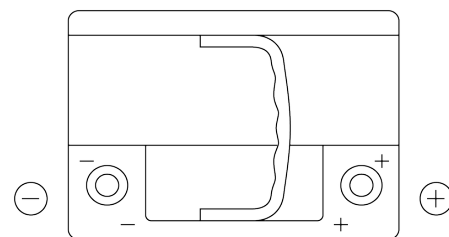

Product overview

Batteries for Cars

Premium EA640

Part number	EA640
Technology	Flooded
EAN/GTIN	3661024034227
Voltage	12 V
Capacity	64.0 Ah
CCA	640 A
Length	242 mm
Width	175 mm
Height	190 mm
Box size	L02
Polarity	ETN 0
Terminal Type	EN taper post
Hold Down	B13
Weights (subject of variation)	14.90 kg

Polarity

Terminal Type

Positive Terminal

Negative Terminal

Hold Down

Design, features and specifications are subject to change without notice. We disclaim any representation or warranty, express or implied, concerning the data or recommendations, and in no event shall be liable for any loss or damage claimed to have arisen as a result. Some products may not be available in your local market.