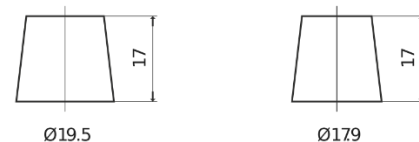

Terminal Type