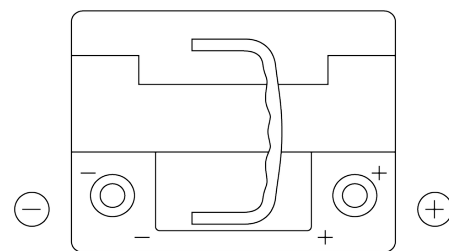

**Product overview**

Batteries for Cars

**Premium EA530**

Part number	EA530
Technology	Flooded
EAN/GTIN	3661024034203
Voltage	12 V
Capacity	53.0 Ah
CCA	540 A
Length	207 mm
Width	175 mm
Height	190 mm
Box size	L01
Polarity	ETN 0
Terminal Type	EN taper post
Hold Down	B13
Weights (subject of variation)	12.70 kg

**Polarity**

**Terminal Type**

Positive Terminal

Negative Terminal

**Hold Down**

Design, features and specifications are subject to change without notice. We disclaim any representation or warranty, express or implied, concerning the data or recommendations, and in no event shall be liable for any loss or damage claimed to have arisen as a result. Some products may not be available in your local market.