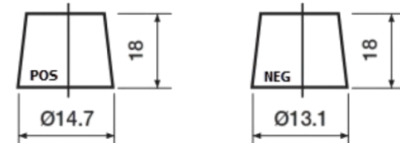

Product overview

Batteries for Cars

Premium EA456

Part number	EA456
Technology	Flooded
EAN/GTIN	3661024034128
Voltage	12 V
Capacity	45.0 Ah
CCA	390 A
Length	237 mm
Width	127 mm
Height	227 mm
Box size	B24
Polarity	ETN 0
Terminal Type	JIS taper post
Hold Down	B1
Weights (subject of variation)	11.80 kg

Polarity

Terminal Type

Remove T1 adapter for T3

Hold Down

Design, features and specifications are subject to change without notice. We disclaim any representation or warranty, express or implied, concerning the data or recommendations, and in no event shall be liable for any loss or damage claimed to have arisen as a result. Some products may not be available in your local market.