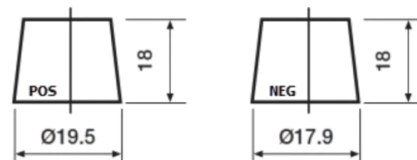

Product overview

Batteries for Cars

Premium EA456

Part number	EA456
Technology	Flooded
EAN/GTIN	3661024034128
Voltage	12 V
Capacity	45.0 Ah
CCA	390 A
Length	237 mm
Width	127 mm
Height	227 mm
Box size	B24
Polarity	ETN 0
Terminal Type	JIS taper post
Hold Down	B1
Weights (subject of variation)	11.80 kg

Polarity

Terminal Type

Remove T1 adapter for T3

Hold Down

Design, features and specifications are subject to change without notice. We disclaim any representation or warranty, express or implied, concerning the data or recommendations, and in no event shall be liable for any loss or damage claimed to have arisen as a result. Some products may not be available in your local market.