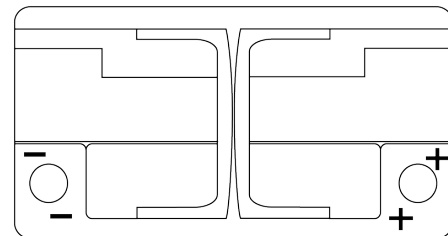

Product overview

Batteries for Cars

Premium EA1050

Part number	EA1050
Technology	Flooded
EAN/GTIN	3661024034302
Voltage	12 V
Capacity	105.0 Ah
CCA	850 A
Length	315 mm
Width	175 mm
Height	205 mm
Box size	LH4
Polarity	ETN 0
Terminal Type	EN taper post
Hold Down	B13
Weights (subject of variation)	23.10 kg

Polarity

Terminal Type

Positive Terminal

Negative Terminal

Hold Down

Design, features and specifications are subject to change without notice. We disclaim any representation or warranty, express or implied, concerning the data or recommendations, and in no event shall be liable for any loss or damage claimed to have arisen as a result. Some products may not be available in your local market.