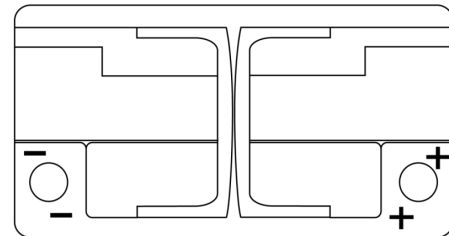

Product overview

Batteries for Cars

Premium EA1050

Part number	EA1050
Technology	Flooded
EAN/GTIN	3661024034302
Voltage	12 V
Capacity	105.0 Ah
CCA	850 A
Length	315 mm
Width	175 mm
Height	205 mm
Box size	LH4
Polarity	ETN 0
Terminal Type	EN taper post
Hold Down	B13
Weights (subject of variation)	23.10 kg

Polarity

Terminal Type

Positive Terminal

Negative Terminal

Hold Down

Design, features and specifications are subject to change without notice. We disclaim any representation or warranty, express or implied, concerning the data or recommendations, and in no event shall be liable for any loss or damage claimed to have arisen as a result. Some products may not be available in your local market.