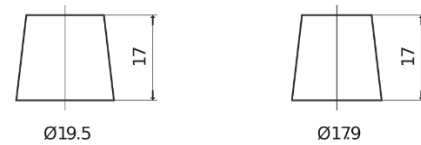

Product overview

Batteries for Cars

Premium EA1050

Part number	EA1050
Technology	Flooded
EAN/GTIN	3661024034302
Voltage	12 V
Capacity	105.0 Ah
CCA	850 A
Length	315 mm
Width	175 mm
Height	205 mm
Box size	LH4
Polarity	ETN 0
Terminal Type	EN taper post
Hold Down	B13
Weights (subject of variation)	23.10 kg

Polarity

Terminal Type

Positive Terminal

Negative Terminal

Hold Down

Design, features and specifications are subject to change without notice. We disclaim any representation or warranty, express or implied, concerning the data or recommendations, and in no event shall be liable for any loss or damage claimed to have arisen as a result. Some products may not be available in your local market.