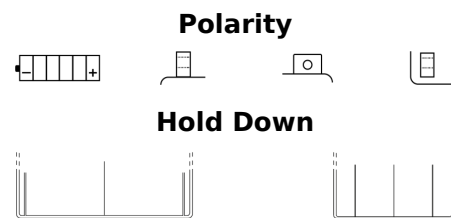

Product overview

Batteries for Motorcycles, ATVs, Snowmobiles, Garden

Conventional E60-N30L-A

Part number	E60-N30L-A
Technology	Flooded
EAN/GTIN	3661024033602
Voltage	12 V
Capacity	30.0 Ah
CCA	300 A
Length	185 mm
Width	130 mm
Height	170 mm
Box size	C68
Polarity	ETN 0
Terminal Type	M11
Hold Down	B0
Weights (subject of variation)	8.90 kg