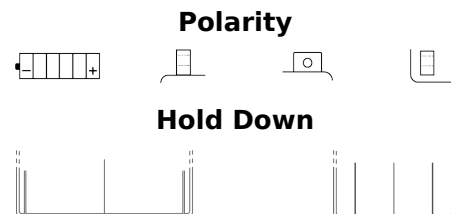

Product overview

Batteries for Motorcycles, ATVs, Snowmobiles, Garden

Conventional E60-N24L-A

Part number	E60-N24L-A
Technology	Flooded
EAN/GTIN	3661024033589
Voltage	12 V
Capacity	28.0 Ah
CCA	280 A
Length	185 mm
Width	125 mm
Height	175 mm
Box size	C67
Polarity	ETN 0
Terminal Type	M11
Hold Down	B0
Weights (subject of variation)	8.60 kg