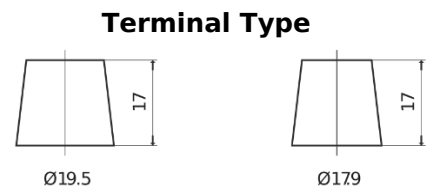

**Product overview**

Batteries for Marine and Leisure

**Start TN850**

Part number	TN850
Technology	Flooded
EAN/GTIN	3661024046077
Voltage	12 V
Capacity	110 Ah
CCA	750 A
MCA	850
Length	349 mm
Width	175 mm
Height	235 mm
Box size	D02
Polarity	ETN 1
Terminal Type	EN taper post
Hold Down	B0
Weights (subject of variation)	25.40 kg