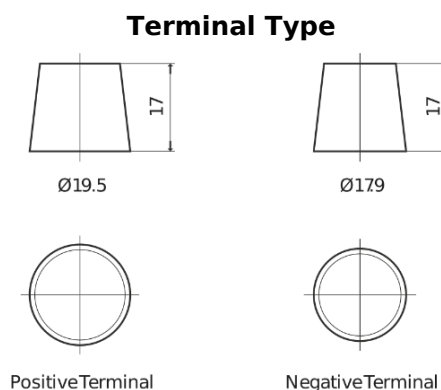

**Product overview**

Batteries for Trucks, Buses, Construction, Agriculture

**StartPRO DG2253**

Part number	DG2253
Technology	Flooded
EAN/GTIN	3661024026963
Voltage	12 V
Capacity	225.0 Ah
CCA	1200 A
Length	518 mm
Width	274 mm
Height	240 mm
Box size	D06
Polarity	ETN 3
Terminal Type	EN taper post
Hold Down	B0
Weights (subject of variation)	54.90 kg