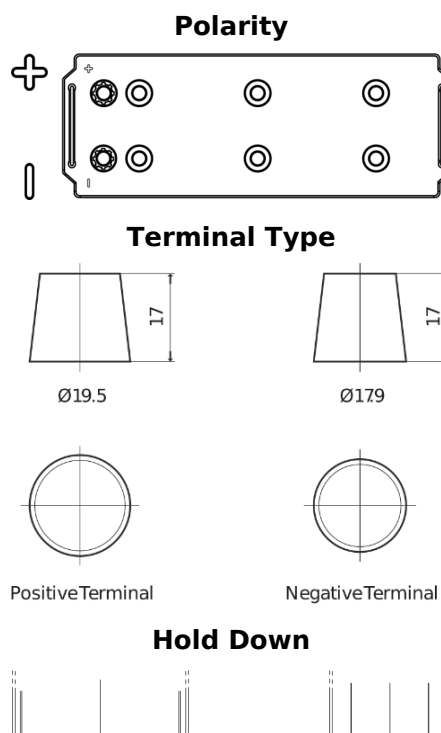

Product overview

Batteries for Trucks, Buses, Construction, Agriculture

StartPRO DG1403

Part number	DG1403
Technology	Flooded
EAN/GTIN	3661024025423
Voltage	12 V
Capacity	140.0 Ah
CCA	800 A
Length	513 mm
Width	189 mm
Height	223 mm
Box size	D04
Polarity	ETN 3
Terminal Type	EN taper post
Hold Down	B0
Weights (subject of variation)	34.10 kg