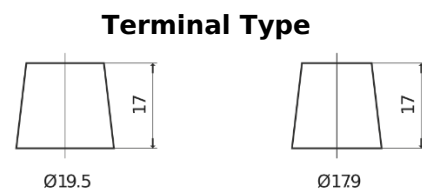

Product overview

Batteries for Trucks, Buses, Construction, Agriculture

StartPRO DG1403

Part number	DG1403
Technology	Flooded
EAN/GTIN	3661024025423
Voltage	12 V
Capacity	140.0 Ah
CCA	800 A
Length	513 mm
Width	189 mm
Height	223 mm
Box size	D04
Polarity	ETN 3
Terminal Type	EN taper post
Hold Down	B0
Weights (subject of variation)	34.10 kg