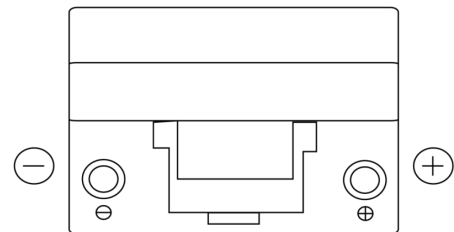

**Product overview**

Batteries for Cars

**Power DB954**

Part number	DB954
Technology	Flooded
EAN/GTIN	3661024024457
Voltage	12 V
Capacity	95.0 Ah
CCA	760 A
Length	306 mm
Width	173 mm
Height	222 mm
Box size	D31
Polarity	ETN 0
Terminal Type	EN taper post
Hold Down	Korean B1
Weights (subject of variation)	20.60 kg

**Polarity**

**Terminal Type**

**Hold Down**

Design, features and specifications are subject to change without notice. We disclaim any representation or warranty, express or implied, concerning the data or recommendations, and in no event shall be liable for any loss or damage claimed to have arisen as a result. Some products may not be available in your local market.