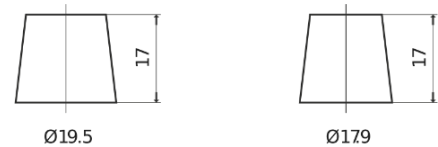

Terminal Type