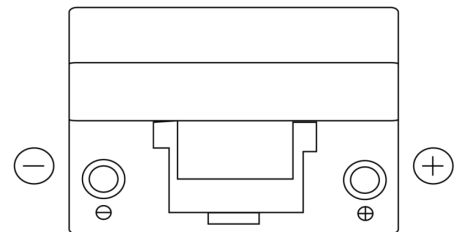

Product overview

Batteries for Cars

Power DB954

Part number	DB954
Technology	Flooded
EAN/GTIN	3661024024457
Voltage	12 V
Capacity	95.0 Ah
CCA	760 A
Length	306 mm
Width	173 mm
Height	222 mm
Box size	D31
Polarity	ETN 0
Terminal Type	EN taper post
Hold Down	Korean B1
Weights (subject of variation)	20.60 kg

Polarity

Terminal Type

Hold Down

Design, features and specifications are subject to change without notice. We disclaim any representation or warranty, express or implied, concerning the data or recommendations, and in no event shall be liable for any loss or damage claimed to have arisen as a result. Some products may not be available in your local market.