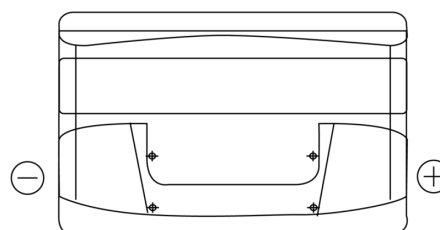

Product overview

Batteries for Cars

Power DB950

Part number	DB950
Technology	Flooded
EAN/GTIN	3661024024587
Voltage	12 V
Capacity	95.0 Ah
CCA	800 A
Length	353 mm
Width	175 mm
Height	190 mm
Box size	L05
Polarity	ETN 0
Terminal Type	EN taper post
Hold Down	B13
Weights (subject of variation)	21.60 kg

Polarity

Terminal Type

Positive Terminal

Negative Terminal

Hold Down

Design, features and specifications are subject to change without notice. We disclaim any representation or warranty, express or implied, concerning the data or recommendations, and in no event shall be liable for any loss or damage claimed to have arisen as a result. Some products may not be available in your local market.