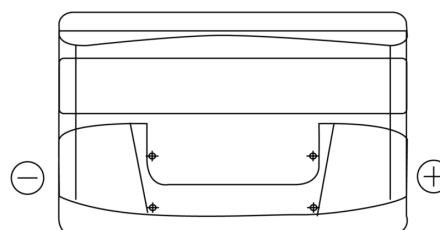

**Product overview**

Batteries for Cars

**Power DB950**

Part number	DB950
Technology	Flooded
EAN/GTIN	3661024024587
Voltage	12 V
Capacity	95.0 Ah
CCA	800 A
Length	353 mm
Width	175 mm
Height	190 mm
Box size	L05
Polarity	ETN 0
Terminal Type	EN taper post
Hold Down	B13
Weights (subject of variation)	21.60 kg

**Polarity**

**Terminal Type**

Positive Terminal

Negative Terminal

**Hold Down**

Design, features and specifications are subject to change without notice. We disclaim any representation or warranty, express or implied, concerning the data or recommendations, and in no event shall be liable for any loss or damage claimed to have arisen as a result. Some products may not be available in your local market.